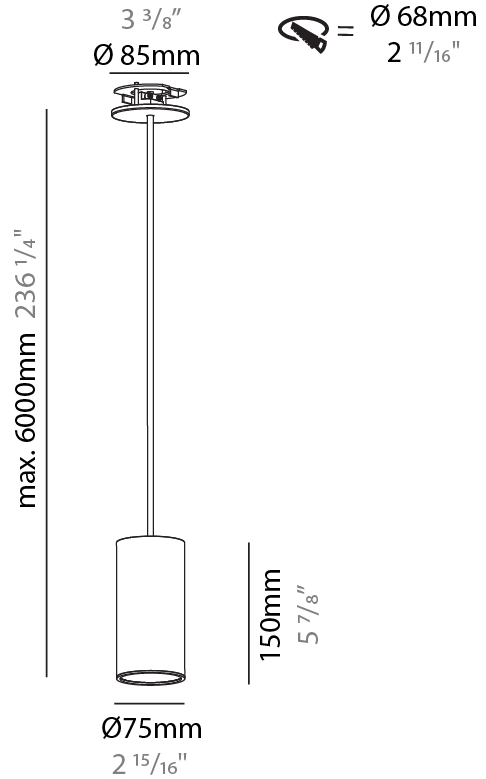

Series: Hangover
Subseries: Hangover Monopoint Recessed Canopy
Brand: Prolicht
Division: Architectural
Mounting Type: Suspension
Mounting Location: Ceiling
Subcategory: Pendant

PHYSICAL

Shape: Cylinder
Diameter (mm): 75
Diameter (in): 2 ¹⁵/₁₆
Height (mm): 150
Height (in): 5 ⁷/₈
Max. Overall Height (mm): 2150
Max. Overall Height (in): 84 ⁵/₈
Light Distribution: Direct / Indirect
Diffuser: Shine Ring 0-6
Fixture Finish: SSR / BKV / CWI / CRY / HAB / UFT / ITA / RUA / FTG / MYG / LOD / PUS / FRO / FUP / KIA / POP / BLS / SPG / MEY / GOH / GUM / CHC / COM / ABZ / JAG / OBR / MOS / ROR
Fixture Material: Aluminum
Cable Details: 2000mm / 6000mm Cable in White / Black / Orange / Red
Cut-out Measurements: 68mm / 2 11/16"

ELECTRICAL

Lamp Type: LED (Zhaga Standard)
Input Wattage (W): 10.9
Total Output Wattage (W): 9
Dimming: Tri-Mode (Non-Dimming and Phase Dimming (120Vac only) and 0-10V Dimming)
Driver Included: Yes
Driver Location: External
Driver Type: Constant Current - Universal
Driver Class: Class 2
Housing: ENCP3 w/Quick Connect
Input Voltage (V): 120 - 277
Constant Current (MA): 500

LED

Number of LEDs: 1
Color Temperature (°K): 2700 / 3000 / 4000
Max. Delivered Lumen (lm): 923
CRI: >90 CRI
Lamp Life (hrs): 50000
Upon Request: ***3500K available in minimum quantities (larger quantities upon request)

OPTICAL

Reflector: 18 / 36 / 52

RATINGS AND CERTIFICATIONS

Certified By: Certified for North American Standards
IP rating: IP20