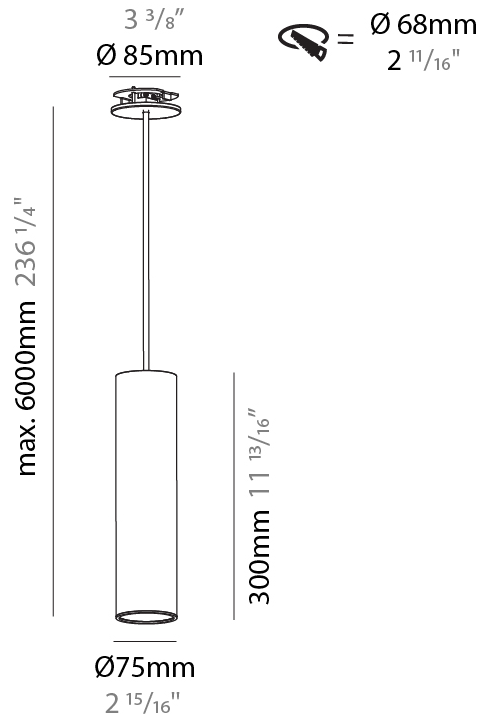

Series: Hangover
Subseries: Hangover Monopoint Recessed Canopy
Brand: Prolicht
Division: Architectural
Mounting Type: Suspension
Mounting Location: Ceiling
Subcategory: Pendant

PHYSICAL

Shape: Cylinder
Diameter (mm): 75
Diameter (in): 2 ¹⁵/₁₆
Height (mm): 300
Height (in): 11 ¹³/₁₆
Max. Overall Height (mm): 2300
Max. Overall Height (in): 90 ⁹/₁₆
Light Distribution: Downlight
Diffuser: Shine Ring 0-6
Fixture Finish: SSR / BKV / CWI / CRY / HAB / UFT / ITA / RUA / FTG / MYG / LOD / PUS / FRO / FUP / KIA / POP / BLS / SPG / MEY / GOH / GUM / CHC / COM / ABZ / JAG / OBR / MOS / ROR
Fixture Material: Aluminum
Cable Details: 2000mm / 6000mm Cable in White / Black / Orange / Red
Cut-out Measurements: 68mm / 2 11/16"

ELECTRICAL

Lamp Type: LED (Zhaga Standard)
Input Wattage (W): 10.9
Total Output Wattage (W): 9
Dimming: Tri-Mode (Non-Dimming and Phase Dimming (120Vac only) and 0-10V Dimming)
Driver Included: Yes
Driver Location: External
Driver Type: Constant Current - Universal
Driver Class: Class 2
Housing: ENCP3 w/Quick Connect
Input Voltage (V): 120 - 277
Constant Current (MA): 500

LED

Number of LEDs: 1
Color Temperature (°K): 2700 / 3000 / 4000
Max. Delivered Lumen (lm): 923
CRI: >90 CRI
Lamp Life (hrs): 50000
Upon Request: ***3500K available in minimum quantities (larger quantities upon request)

OPTICAL

Reflector: 18 / 36 / 52

RATINGS AND CERTIFICATIONS

Certified By: Certified for North American Standards
IP rating: IP20